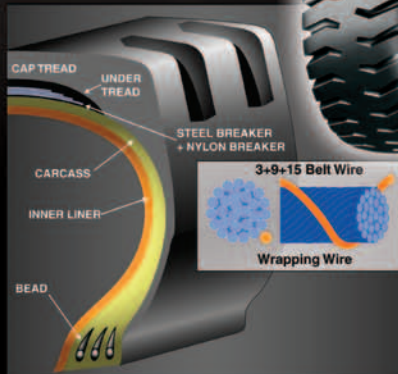

IT'S TRUE. WE'RE VERY BIASED ABOUT THE HIGH PERFORMANCE BENEFITS OF THIS DYNAMIC DUO.

When it's high impact tire performance you're looking for in dozer/loader and dump truck operations, you've found the right team with our Y523 and Y524Z combination. These long life tires perform so well, we challenge you to find a better value in any radial tire comparisons.

More great technical innovation, only from Yokohama.

Y523: Dump trucks ride easy with the cut resistance rubber compounds and the high tensile steel breaker that provides impact and cut resistance at the tread crown area. Less heat generation gives extra long life to this highly durable tire.

Y523

- For use on dump trucks
- For use in highly abrasive conditions
- Better tread cut and impact resistance
- High tensile steel breaker
- Extra deep tread

Y524Z: Provides superior traction for dozers and loaders, as well as sidewall cut resistance, with sidewall protector and buttress shoulder for super durable service. Its extra-deep tread depth lasts a long time, and its steel breakers guard against tread punctures for extra long life and reduced downtime.

Y524Z

- For use on loaders and dozers
- Slick asymmetric tread pattern
- Superior tread and sidewall cut resistance
- Steel breakers guard against punctures
- Extra deep tread

For product information inside the U.S., contact:
Gary Nash
gary.nash@yokohamatire.com