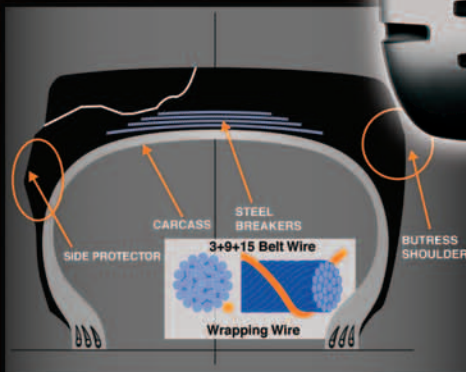

IT'S TRUE. WE'RE VERY BIASED ABOUT THE HIGH PERFORMANCE BENEFITS OF THIS DYNAMIC DUO.

When it's high impact tire performance you're looking for in dozer/loader and dump truck operations, you've found the right team with our Y523 and Y524Z combination. These long life tires perform so well, we challenge you to find a better value in any radial tire comparisons.

More great technical innovation, only from Yokohama.

Y523: Dump trucks ride easy with the cut resistance rubber compounds and the high tensile steel breaker that provides impact and cut resistance at the tread crown area. Less heat generation gives extra long life to this highly durable tire.

Y523

- For use on dump trucks
- For use in highly abrasive conditions
- Better tread cut and impact resistance
- High tensile steel breaker
- Extra deep tread

Y524Z: Provides superior traction for dozers and loaders, as well as sidewall cut resistance, with sidewall protector and buttress shoulder for super durable service. Its extra-deep tread depth lasts a long time, and its steel breakers guard against tread punctures for extra long life and reduced downtime.

Y524Z

- For use on loaders and dozers
- Slick asymmetric tread pattern
- Superior tread and sidewall cut resistance
- Steel breakers guard against punctures
- Extra deep tread

For product information inside the U.S., contact:
Gary Nash
gary.nash@yokohamatire.com